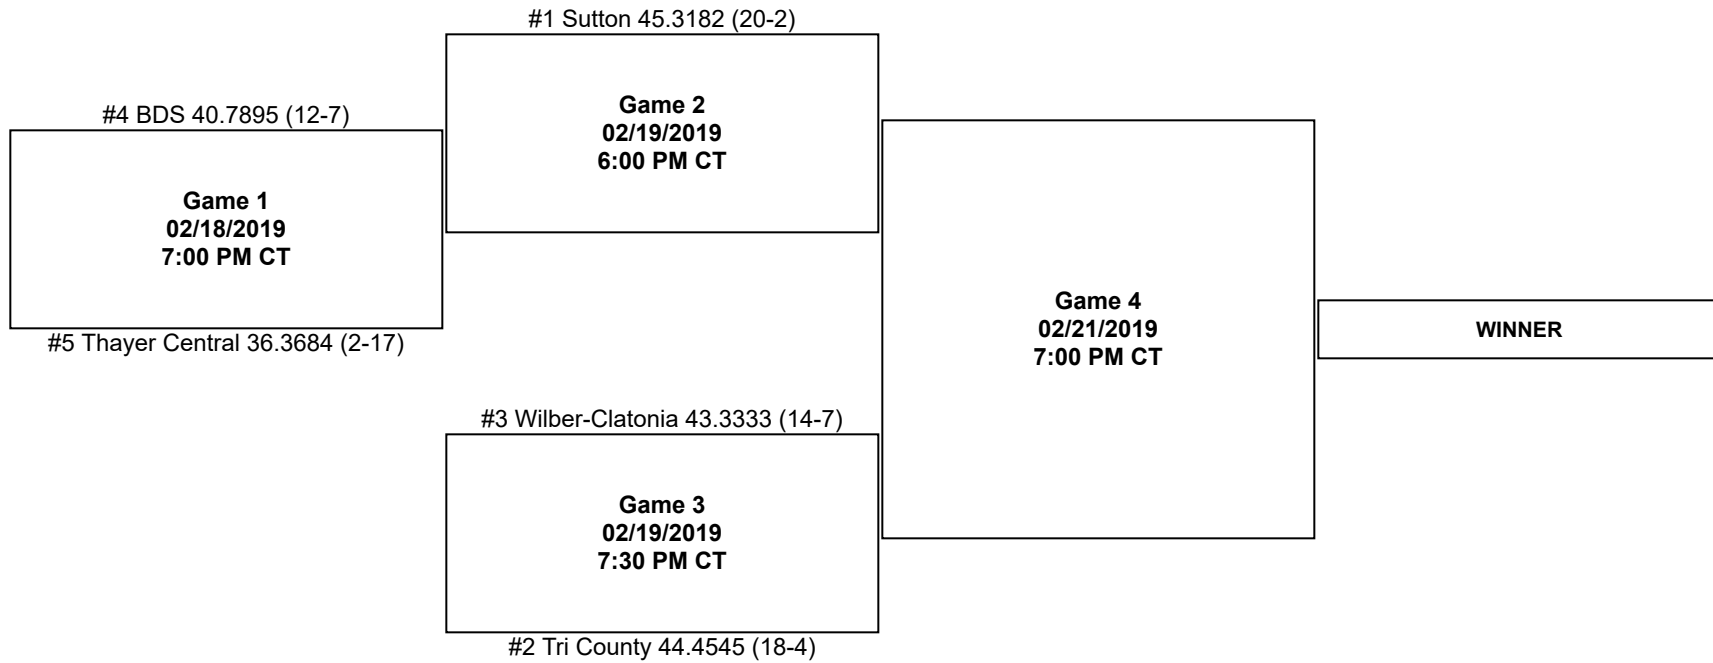

Boys Basketball Subdistrict C2-2 at Fairbury High School

Admission: Adults - \$5.00 Students - \$4.00 (no passes will be accepted)